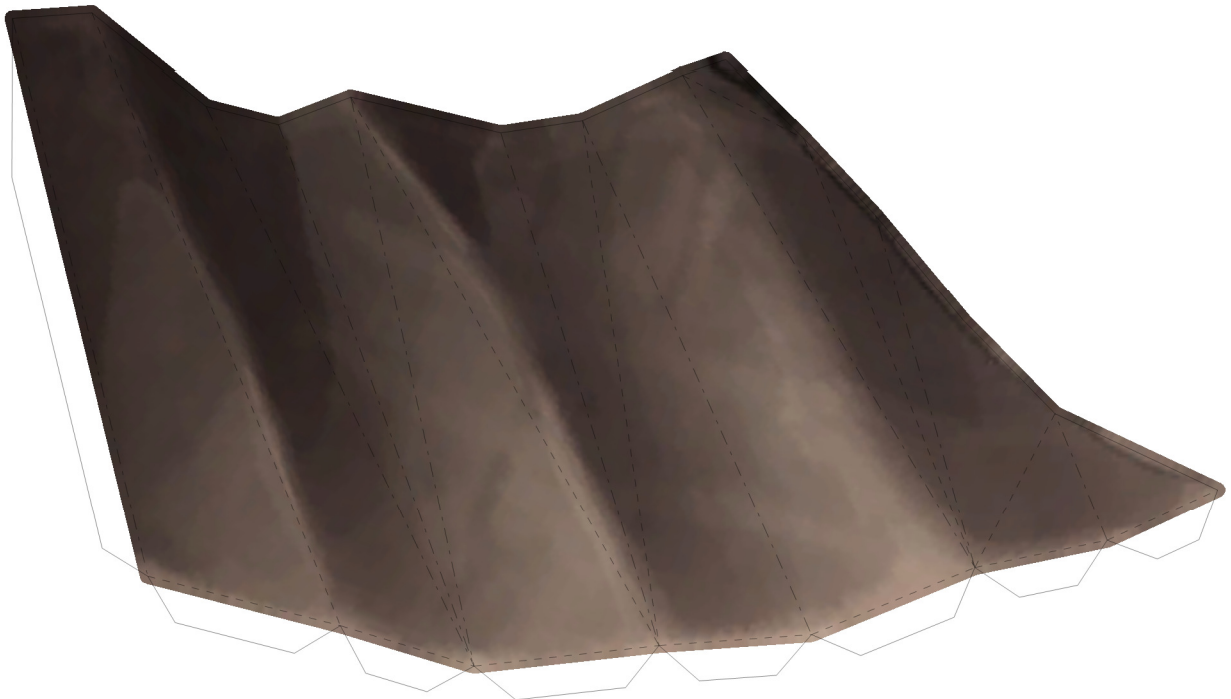

# Sabi96 Papercraft Box

# Ragnarok Skull Mask

by Sabi96

built by SuperRetroBro